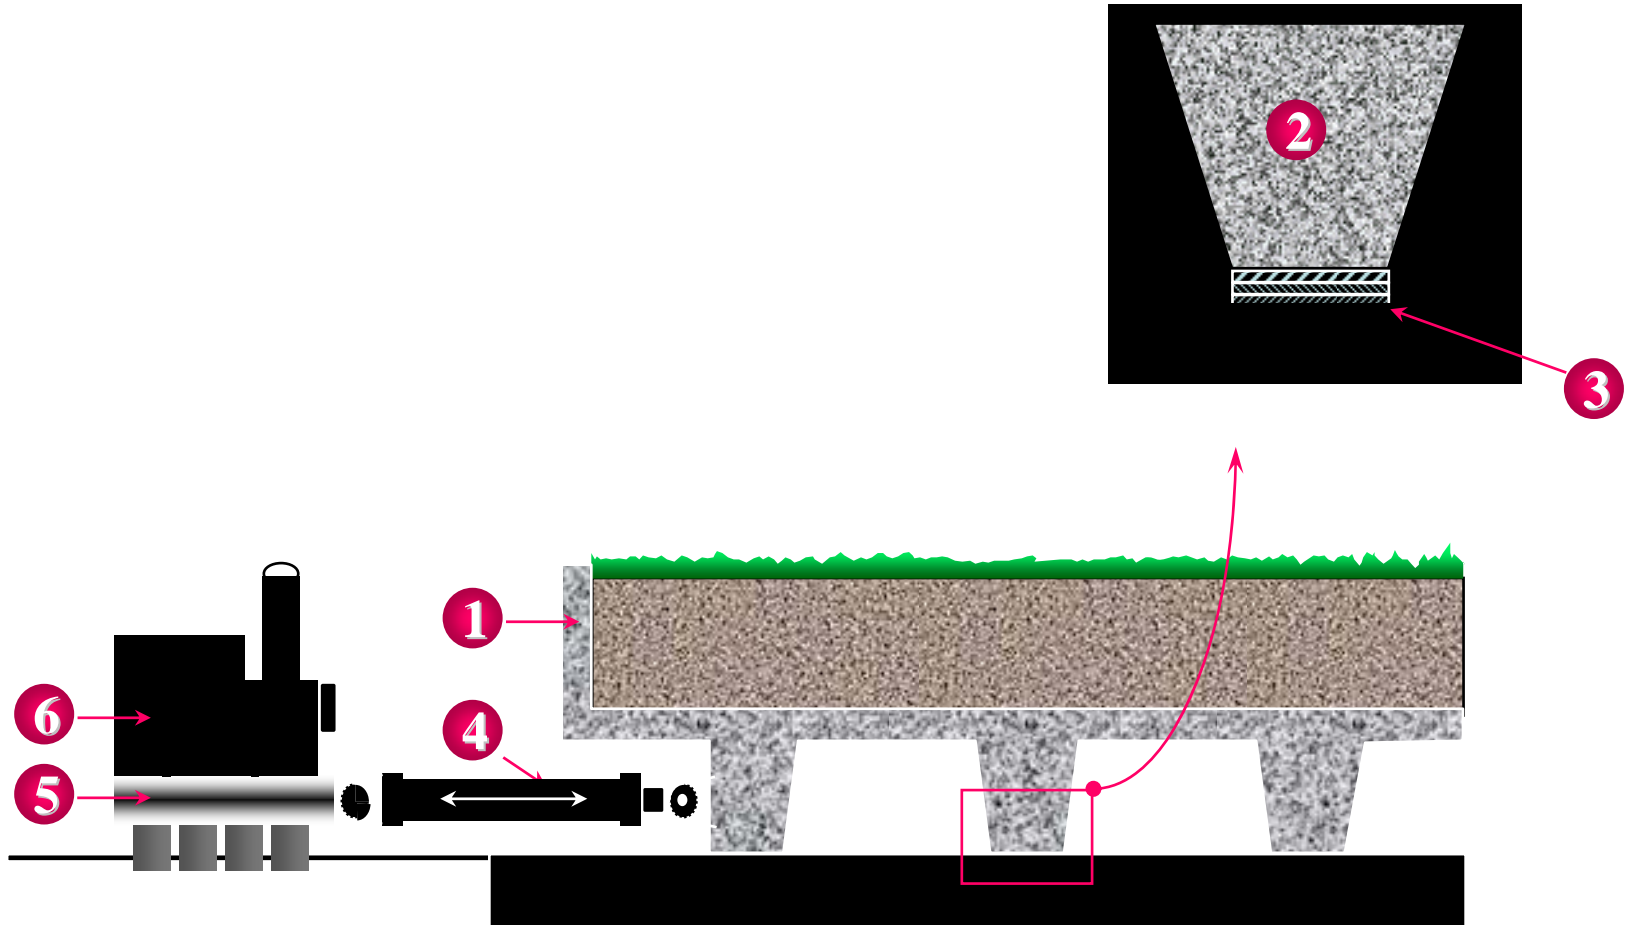

Sliding pitch